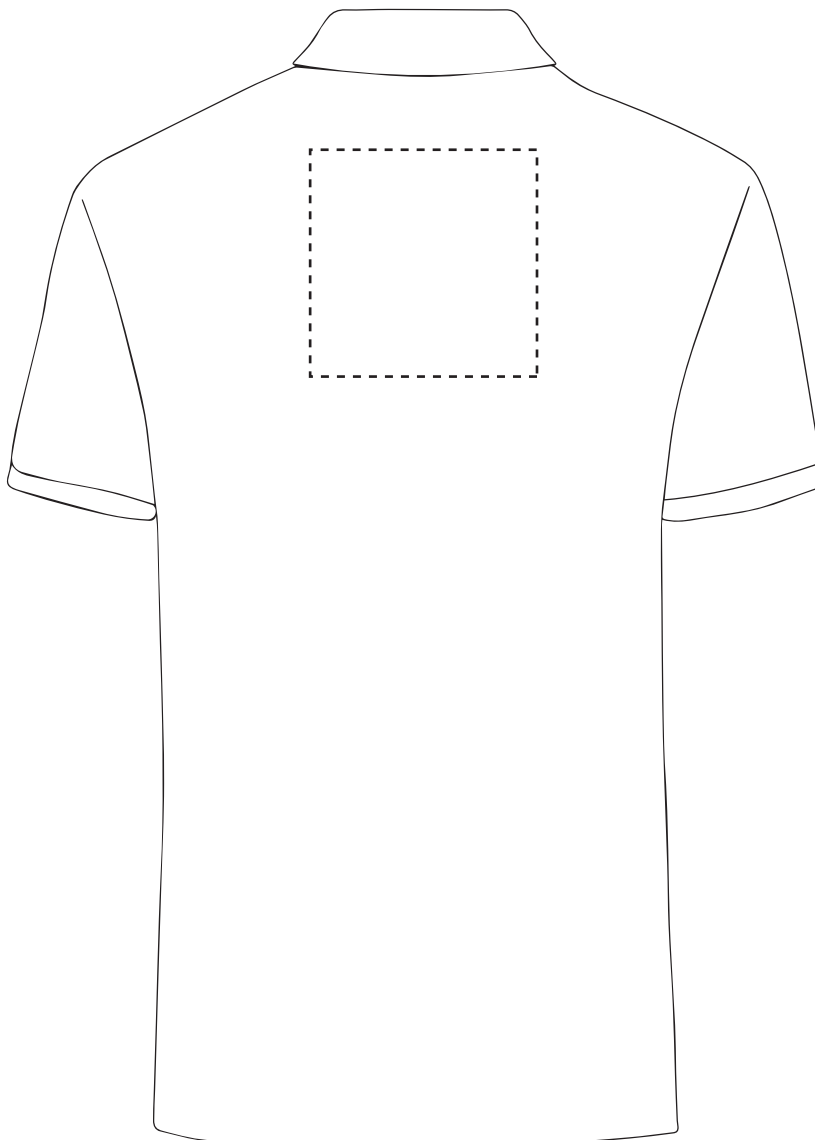

Your Ref:	Quantity:	Product Code: PF0005
Our Ref:	Version: 1	Product Colour: White

PRINTING CONCERNS: PRINT MAY DISCOLOUR

PRODUCT INFO: DUE TO THE NATURE OF THE PRODUCT THE PRINT POSITION MAY VARY BY 2 - 3 MM

PANTONE REFERENCE(S)

The dashed line is to demonstrate print area and will not appear on your printed item

Full colour printing

ARTWORK SCALE 20%