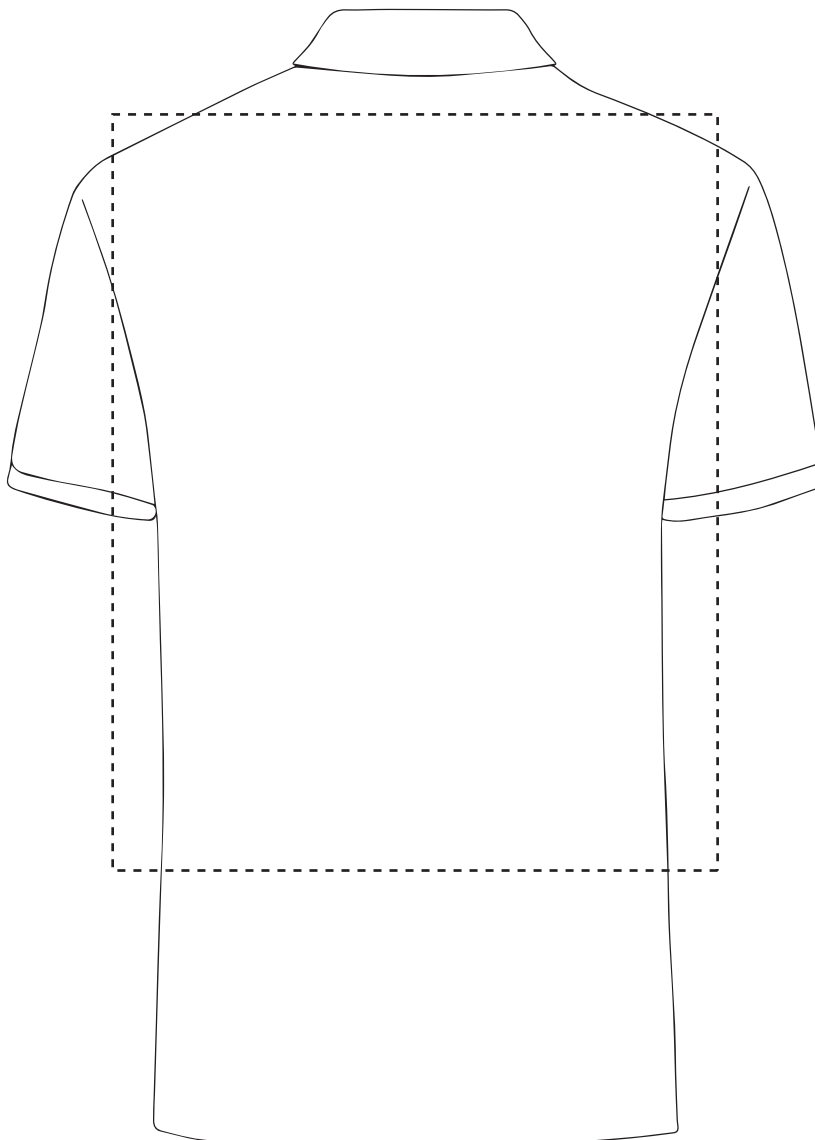

Your Ref:	Quantity:	Product Code: PF0005
Our Ref:	Version: 1	Product Colour: White

PRINTING CONCERNS: PRINT MAY DISCOLOUR

PRODUCT INFO: DUE TO THE NATURE OF THE PRODUCT THE PRINT POSITION MAY VARY BY 2 - 3 MM

PANTONE REFERENCE(S)

The dashed line is to demonstrate print area and will not appear on your printed item

Full colour printing

ARTWORK SCALE 20%