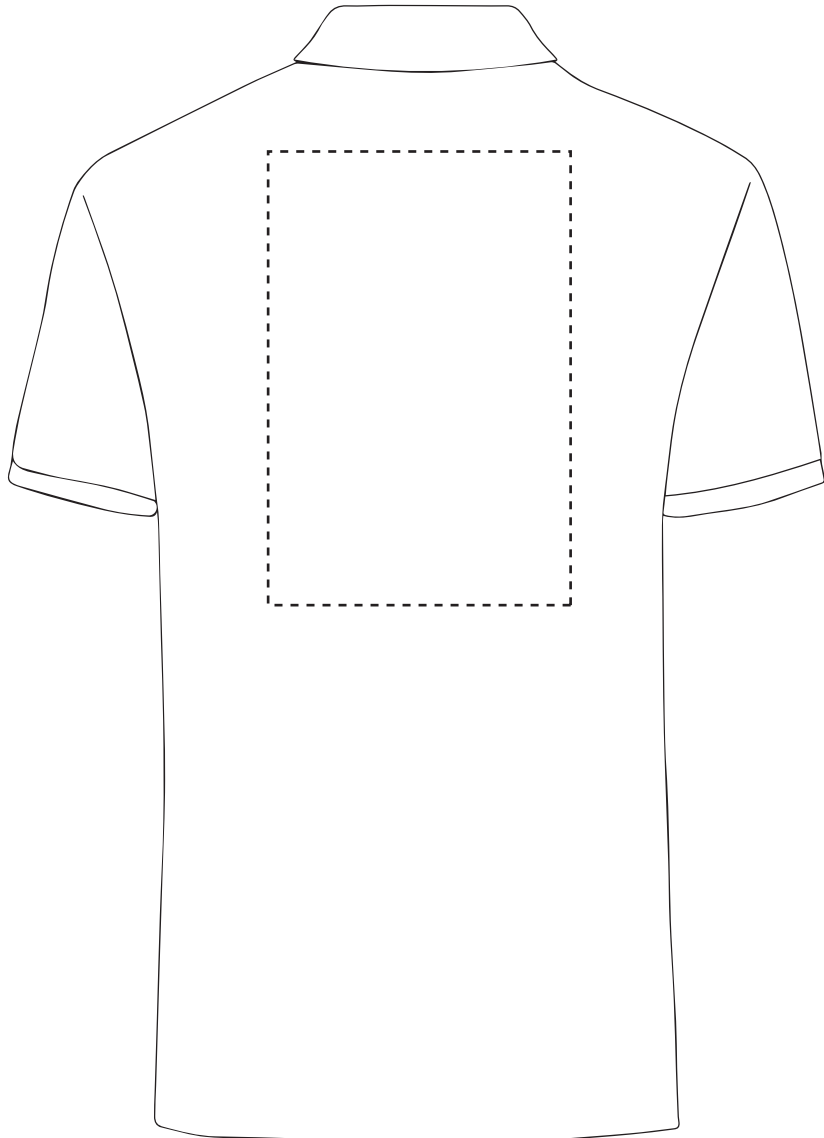

Your Ref:	Quantity:	Product Code: PF0005
Our Ref:	Version: 1	Product Colour: White

PRINTING CONCERNS: PRINT MAY DISCOLOUR

PRODUCT INFO: DUE TO THE NATURE OF THE PRODUCT THE PRINT POSITION MAY VARY BY 2 - 3 MM

PANTONE REFERENCE(S)

The dashed line is to demonstrate print area and will not appear on your printed item

Full colour printing

ARTWORK SCALE 20%